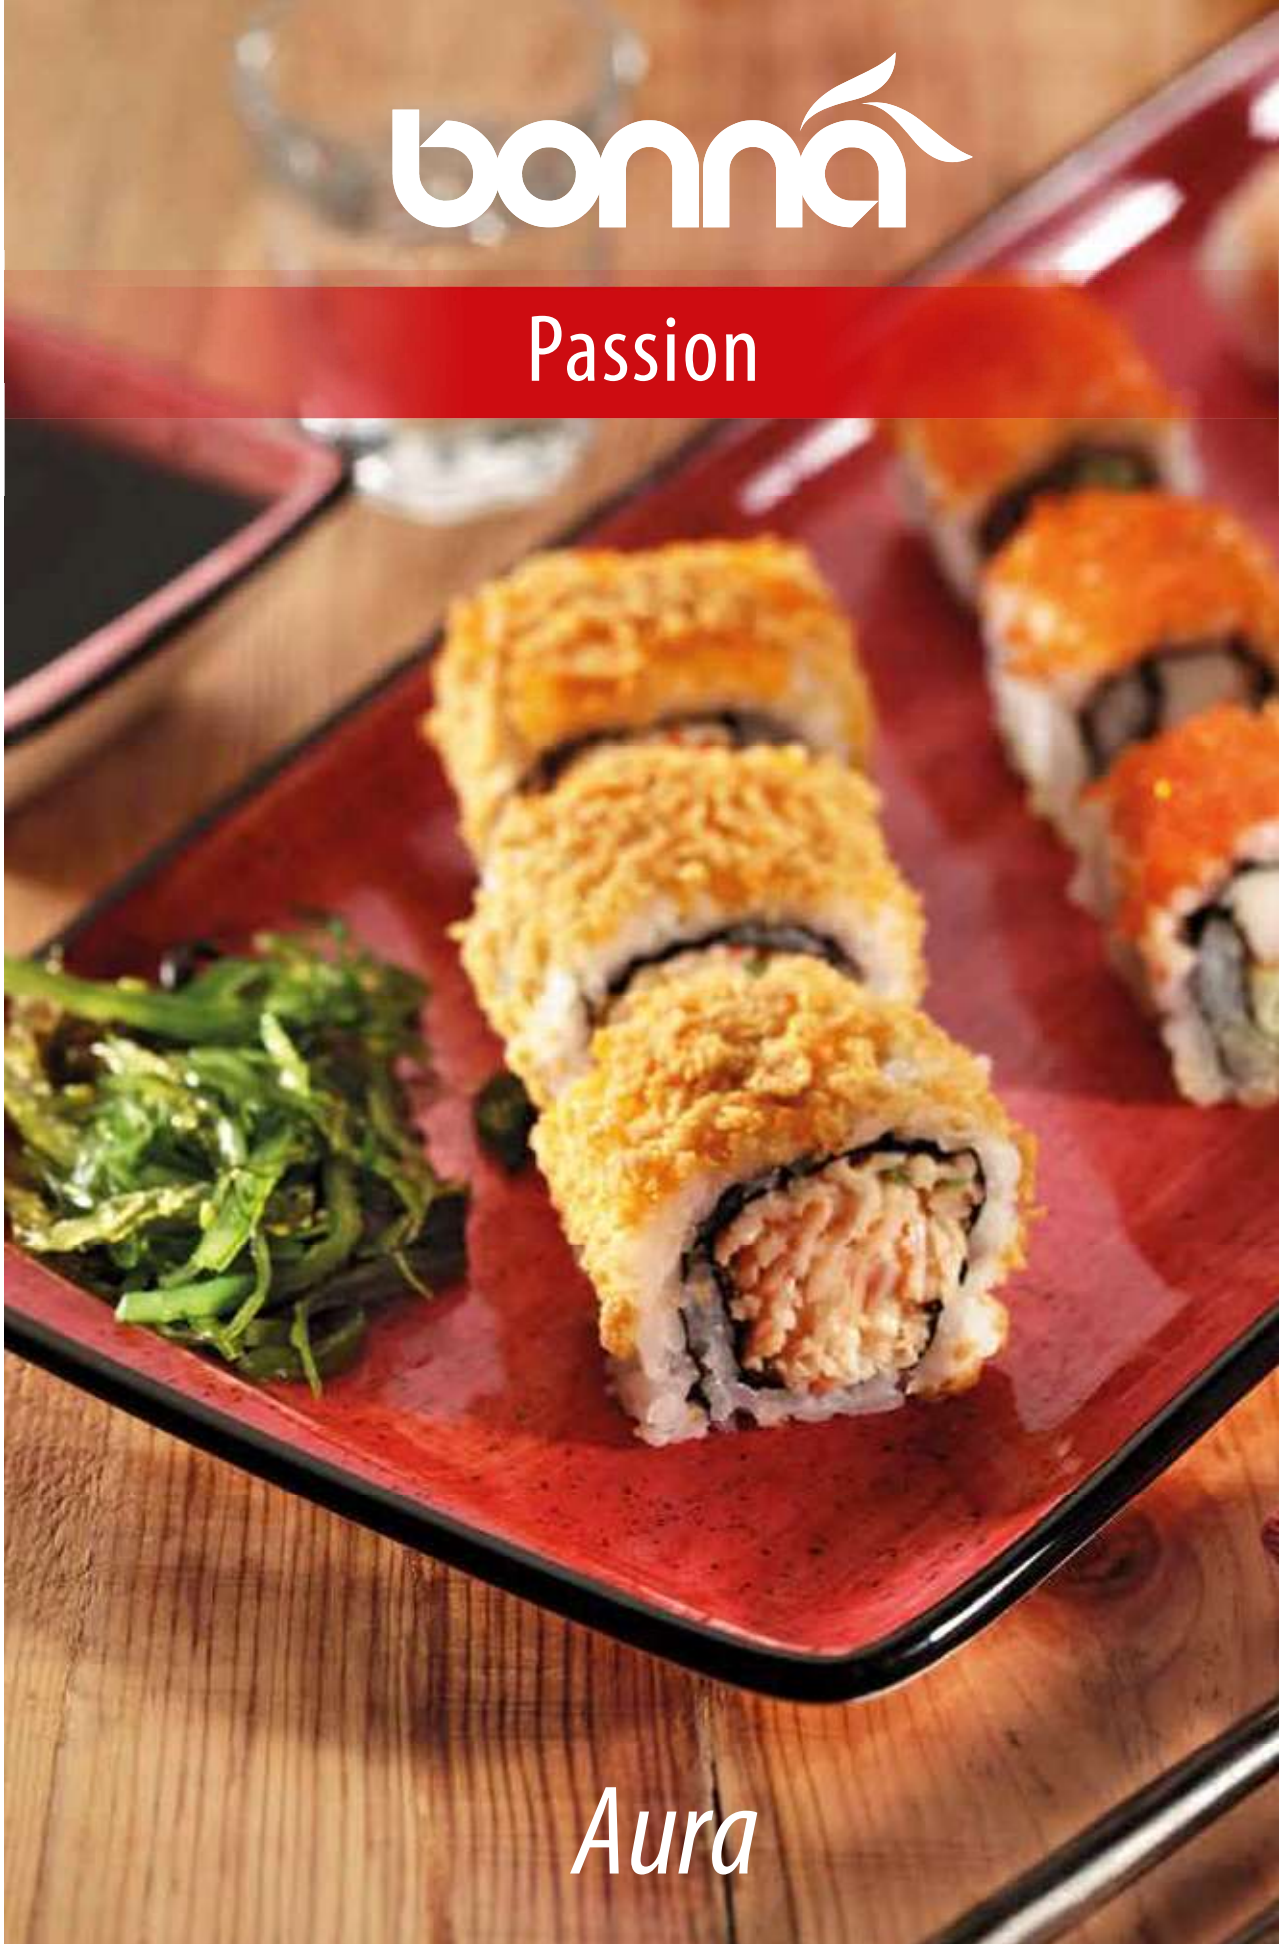

**bonna**

Passion

*Aura*

b

PLATO PRESENTACION PASSION MOOVE  
ASSIETTE PRESENTATION PASSION MOOVE  
DINNER PLATE PASSION MOOVE  
32x30cm

Referencia B928070

6-1

PVR  
42,63€